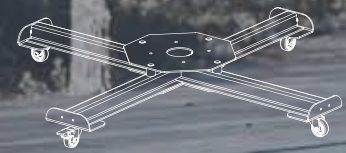

IB00032
METAL FRAME

BASE FRAME WITH WHEELS

STEEL – Alloy steel

Metal frame with wheels for
ECCENTRIC SUN UMBRELLA STAND
Compatible with multiple Lateral Poles
NOTE: Check compatibility with your sun
umbrella

Dimensions: 1000 x 1000 x 136,5hcm