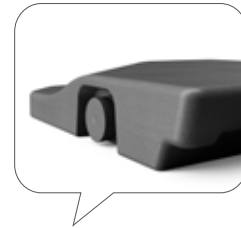

CLOVER

ANTRACITE | IB00090 534 x 534 x 90h mm | WHITE | IB00091 534 x 534 x 90h mm

PE FILL-UP
Polyethylene, for water or sand fill up Sun umbrella stand in PPP
// 20 Lt capacity or 32kg with sand