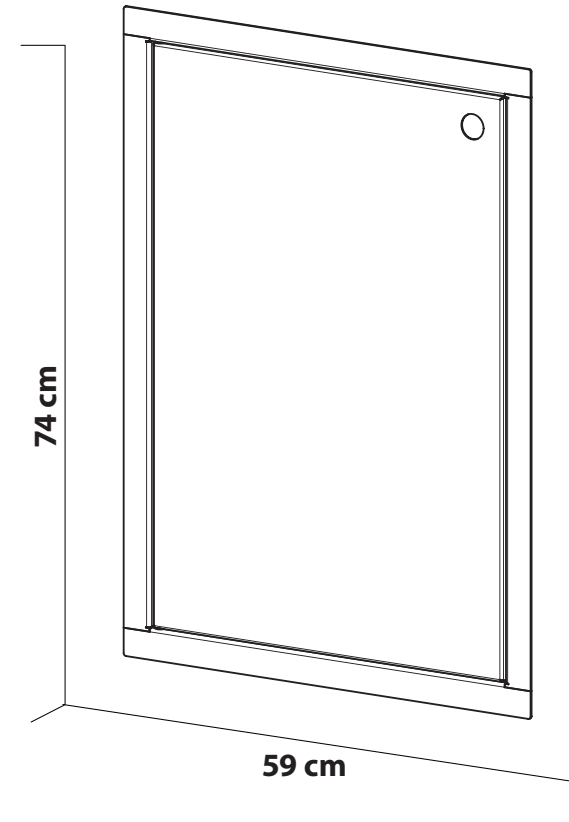

EN Precast in Concrete.
Decoration and leisure products for the garden!

DOOR 59 [F]

PORTA PLAN/VENIT 59 | DOOR PLAN/VENIT 59 | PUERTA PLAN VENIT 59

REF.
T00803

 59 x 74 cm

 3 Kg

 www.tuozi.pt

- PT** Identificação das peças
ES Identificación de las piezas
EN Identification of the parts
-